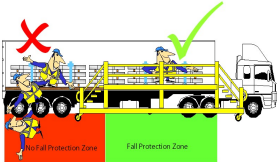

Drivers Info Card

****Note: Inform site management immediately if you do not have the required PPE before carrying out any work on site****

Access to Trailer Beds is prohibited without controls
Gantry Platform Access is the only approved site method

NO reversing into warehouse without authorisation
Observe the Barrier across the doors and seek authorisation

WARNING!

Overhead Cranes & Fork Lift Trucks in operation

Hardhats must be worn at all times. Bump Caps are not permitted. Chinstraps must be worn when on vehicle bed